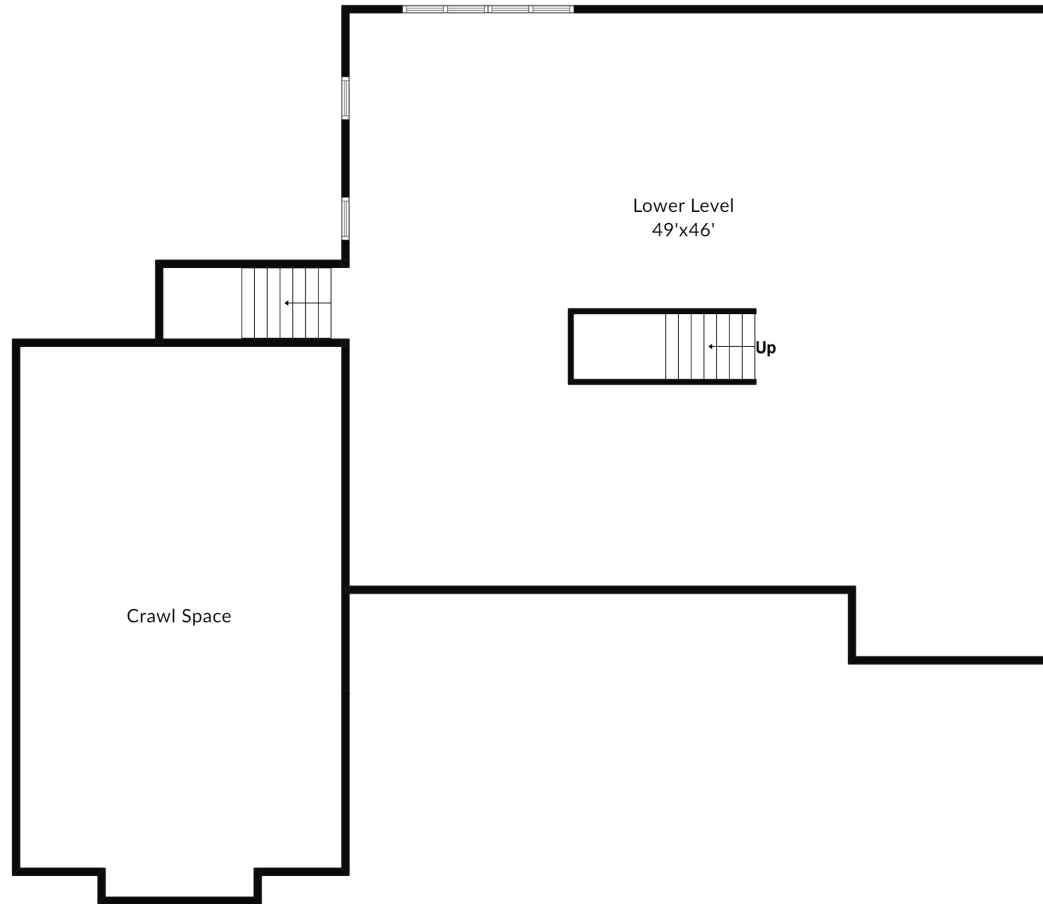

58 Wilson Rd

Second Floor

2 of 3

Presented by
Stephanie Fairchild
Compass Realty Suzanne Team
90 Great Road
Bedford MA 01730
Direct Phone: 7812752156
<http://www.SuzanneandCompanyRE.com>

58 Wilson Rd

Lower Level